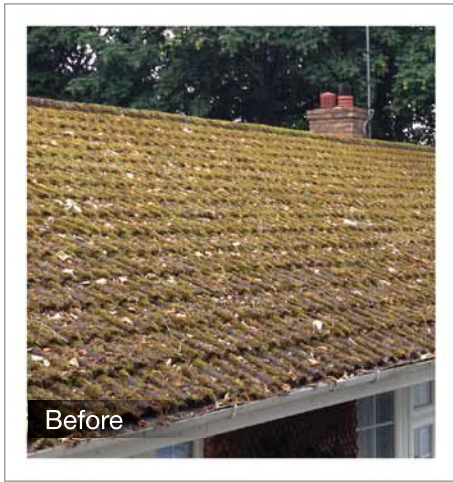

Benefits of Roof Sealer:

UNPROTECTED

- Tile retains moisture
- Moss & algae growth
- Increased heat loss
- Loss of colour from UV light
- Tiles breaking from frost
- Damage to pointing

PROTECTED

- ✓ Protects tiles & pointing
- ✓ Makes tiles water resistant
- ✓ Prevents colour loss
- ✓ Inhibits moss & algae growth
- ✓ Reduces heat loss
- ✓ Tiles stay 'breathable'